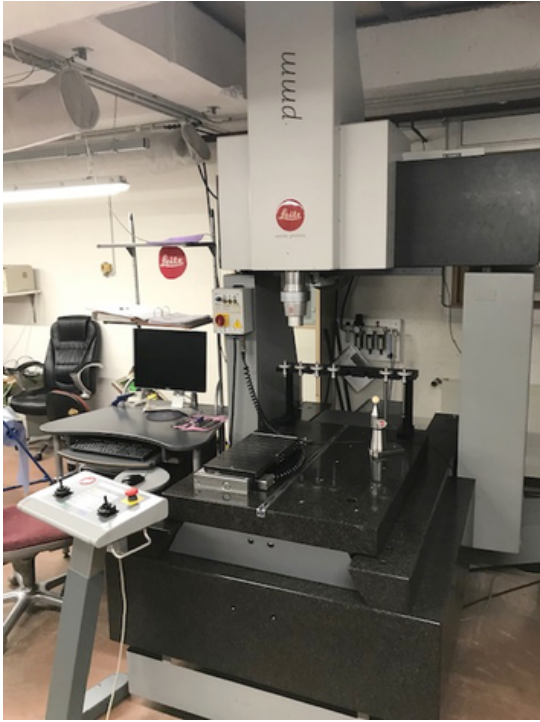

SAM 020443**LEITZ Type M40-668-050**

Group	Measuring machine
Manufacturer	LEITZ
Type	M40-668-050
Serial No.	101
Year	2002

Measuring ways:

longitudinal	800 mm
transversal	600 mm
Vertical	600 mm

Table size:

Length	1000 mm
Width	750 mm

Table load max.

600 kg
4000 kg

Machine's weight about

Overall dimensions machine:

Length	2320 mm
Width	1570 mm
Height	3255 mm

www.mullermachines.ch

www.mullermachines.ch